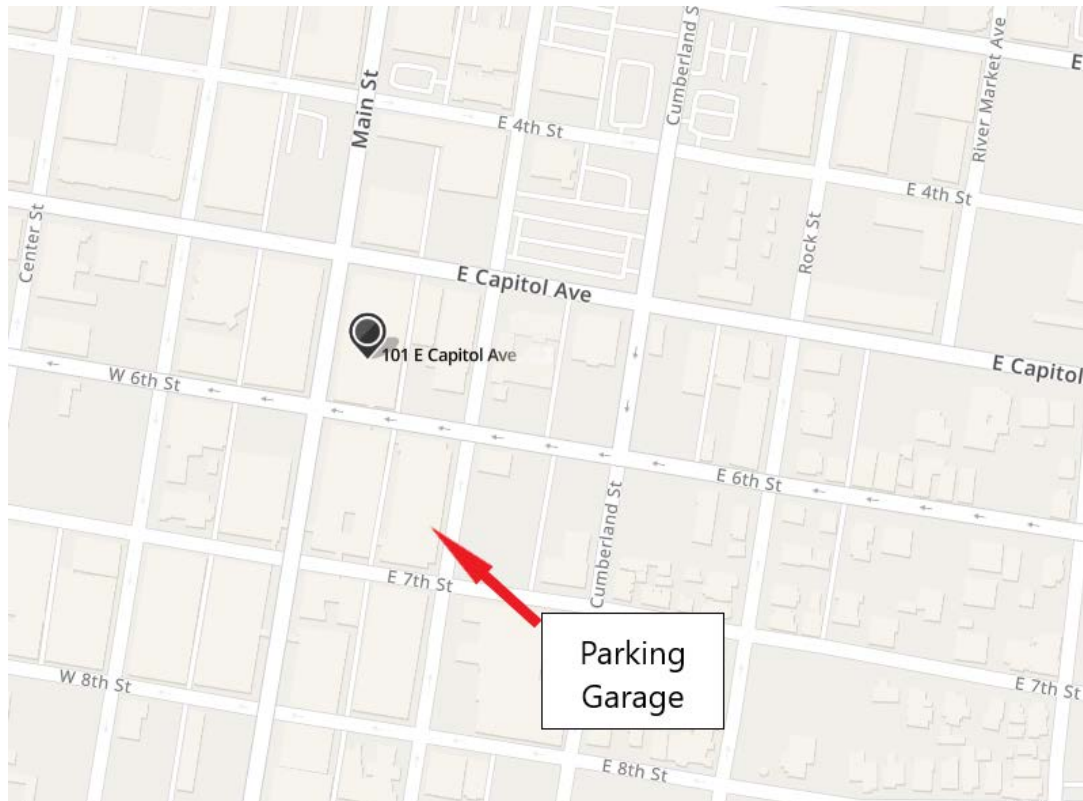

Arkansas Division of Higher Education (ADHE)

101 E. Capitol Ave. | Little Rock, AR 72201 | 501-371-2000